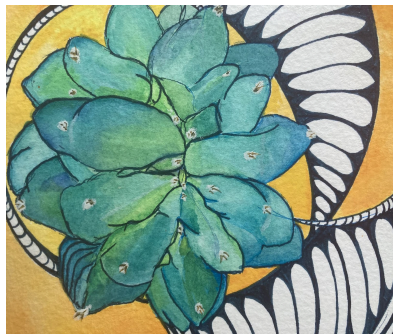

# 5 Sarah Connell

[sac037@gmail.com](mailto:sac037@gmail.com) (512)667-0549

1100 W Craig Pl, San Antonio, TX 78201

**Tour Location:** 1100 W Craig Place, San Antonio, TX 78201

**Artist Statement:** Sarah is a ceramic and watercolor artist living in Beacon Hill since 2013. Her love of nature and natural forms inspires her work, specifically the garden around her home and her husband's cactus collection. She is a former elementary school Art Educator, and fell in love with her chosen media through classes at Southwest School of Art (now UTSA Southwest).

Crested Glorp, watercolor and ink, 4"x6", 2023

Horse Crippler, watercolor, 4"x6", 2023

Forbesii Spiralis, watercolor, 4"x6", 2023